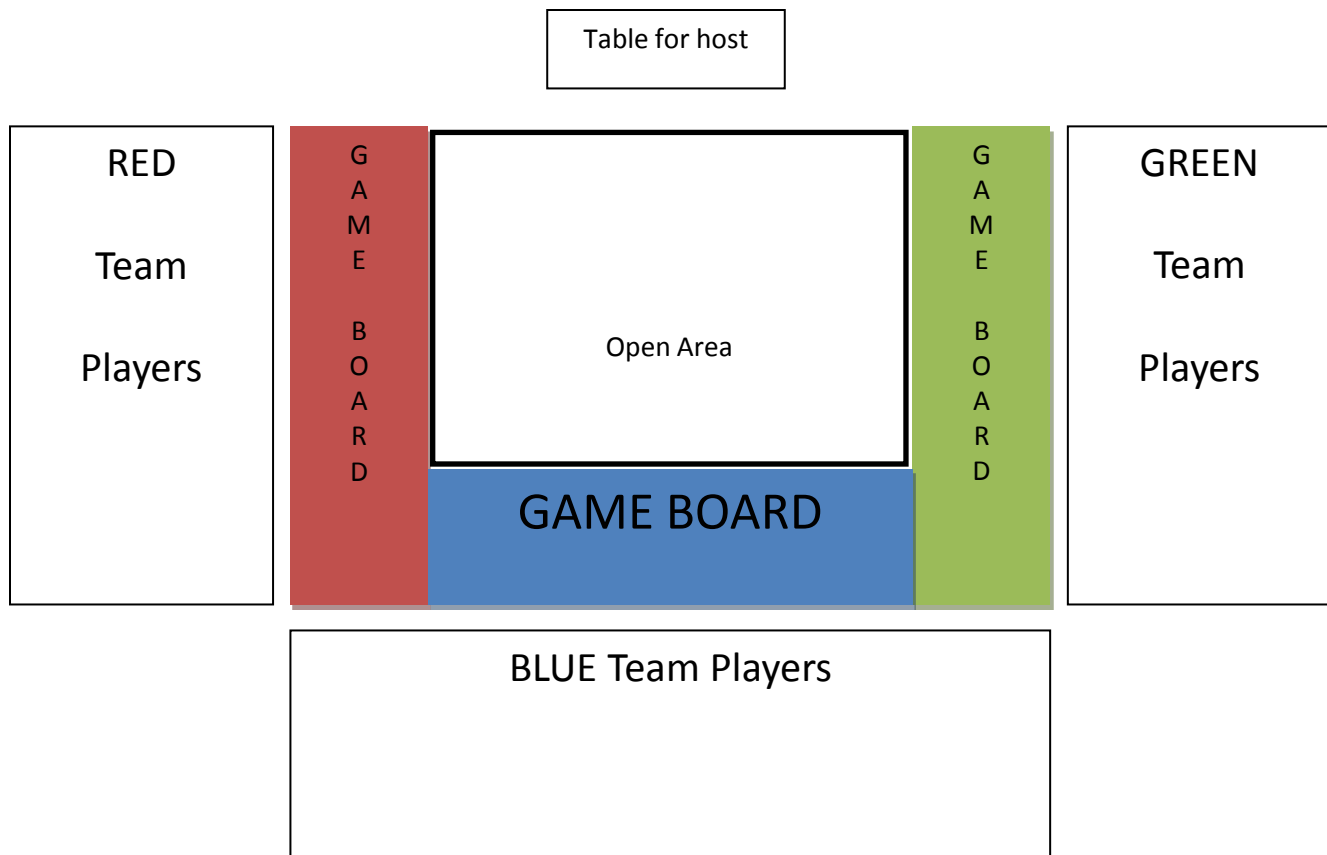

Ultimate Human Board Game

Program Specifications

This game is sure to make the day exciting with team building activities everyone can do. EVERYONE will be talking about this one well after the show!